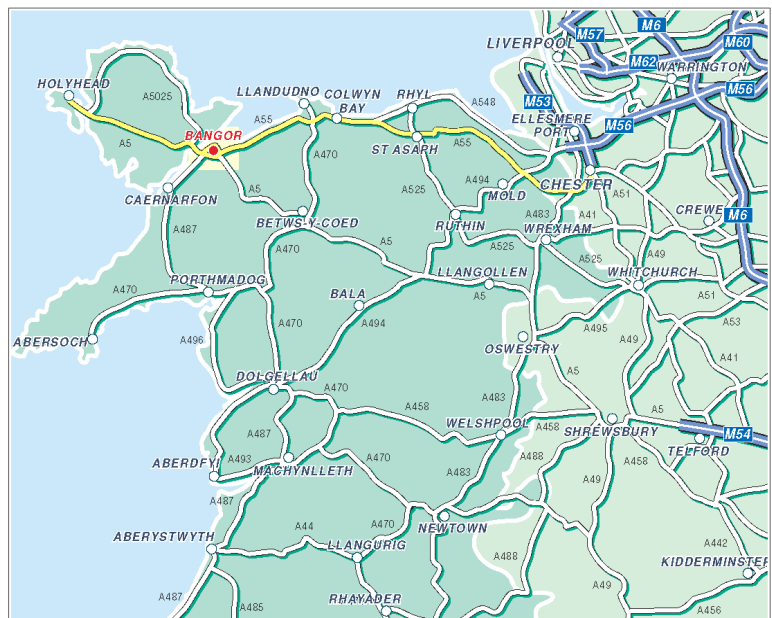

#### By Rail, Bangor Station.

Take a taxi from outside the station to our office.  
Journey time approx. 10 minutes.

#### By Air, Manchester International Airport.

Approx. 1hr 50min drive away.

#### Liverpool John Lennon International Airport.

Approx. 1 hr 45mins drive away

Leave the A55 at junction 9 (signposted Bangor, Caernarfon, Gwynedd Hospital A&E). Then at the roundabout take the 3<sup>rd</sup> exit onto Ffordd Y Parc. At the next roundabout take the 2<sup>nd</sup> exit continuing onto Ffordd Y Parc. Then take the 3<sup>rd</sup> left onto Ffordd Penlan and the Menai House building is approximately 400 metres on the left.