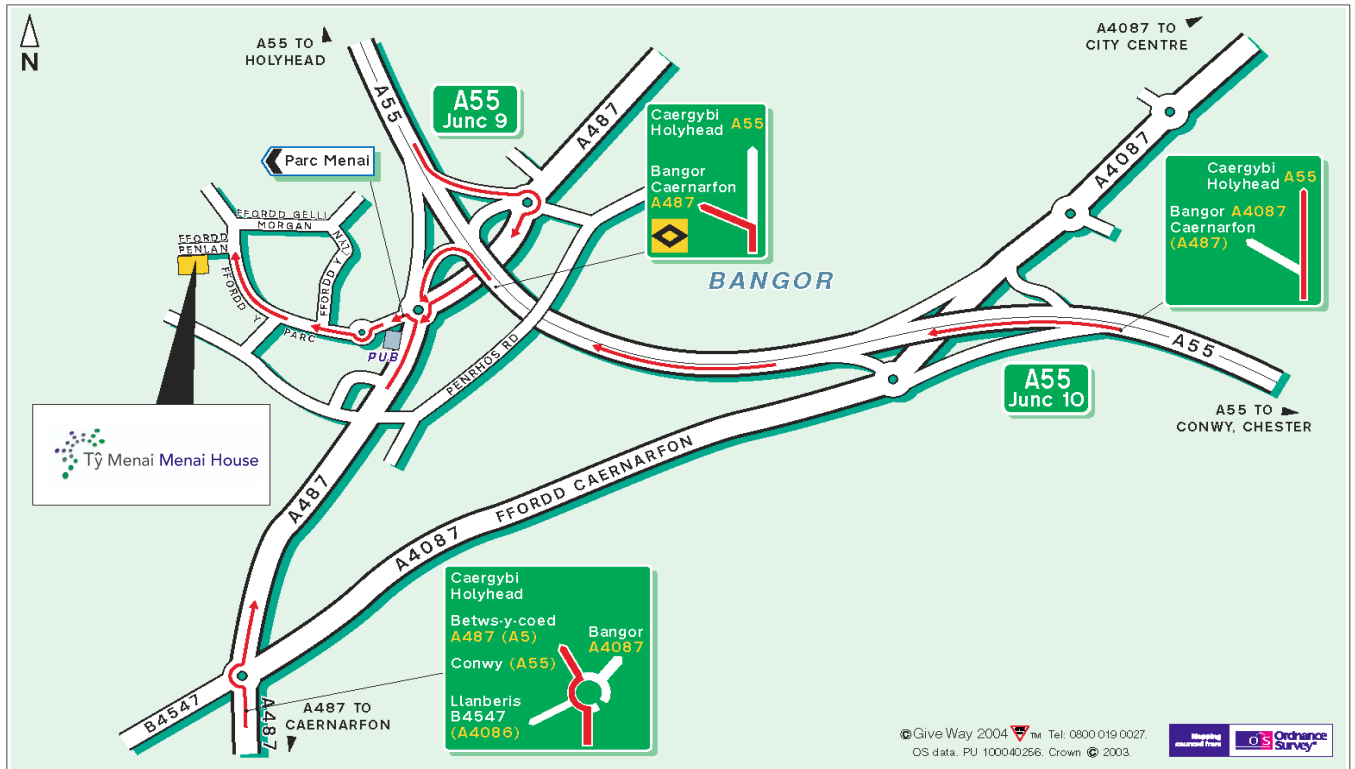

#### By Rail, Bangor Station.

Take a taxi from outside the station to our office.  
Journey time approx. 10 minutes.

#### By Air, Manchester International Airport.

Approx. 1hr 50min drive away.

#### Liverpool John Lennon International Airport.

Approx. 1 hr 45mins drive away

Leave the A55 at junction 9 (signposted Bangor, Caernarfon, Gwynedd Hospital A&E). Then at the roundabout take the 3<sup>rd</sup> exit onto Ffordd Y Parc. At the next roundabout take the 2<sup>nd</sup> exit continuing onto Ffordd Y Parc. Then take the 3<sup>rd</sup> left onto Ffordd Penlan and the Menai House building is approximately 400 metres on the left.